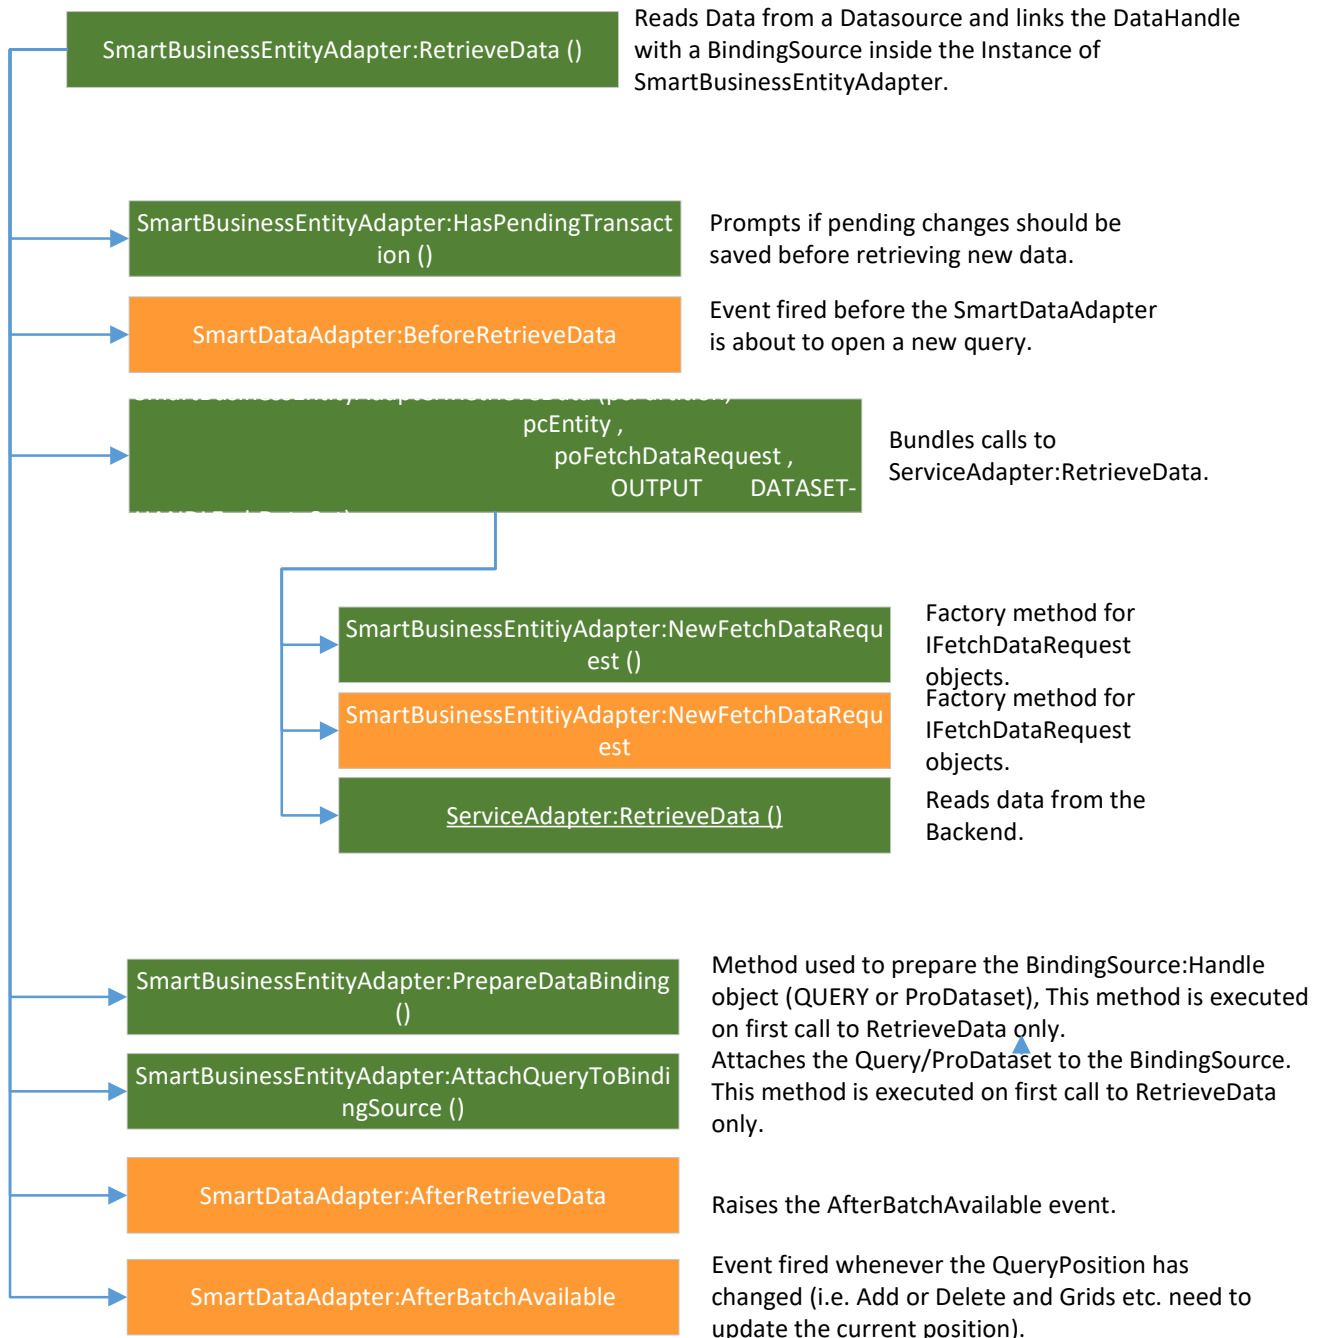

# SmartBusinessEntityAdapter - RetrieveData

- Event
- Method
- Abstract
- Procedure
- Invoke